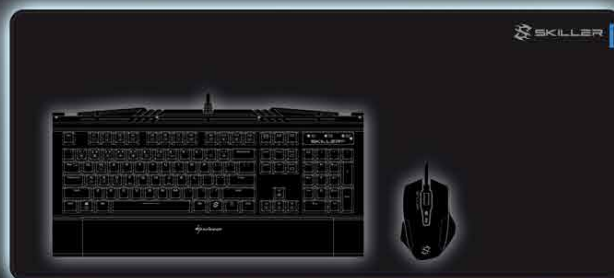

Sharkoon

 SKILLER

SGP1
GAMING MOUSE MAT

FEATURES

- Precision surface for all mouse types
- Perfect gliding performance
- DurableStitch sewing
- Nonslip rubber base

AVAILABLE SIZES

SKILLER SGP1 GAMING MOUSE MAT

Size M

280 x 195 x 2.5 mm

Size L

355 x 255 x 2.5 mm

Size XL

444 x 355 x 2.5 mm

Size XXL

900 x 400 x 2.5 mm

DurableStitch
sewing

Highly durable and
extremely strong
cloth material

SKILLER

Low height of
only 2.5 mm

Finest natural rubber base
for perfect grip

SKILLER SGP1 GAMING MOUSE MAT

SIZE XXL

4 044951 019267